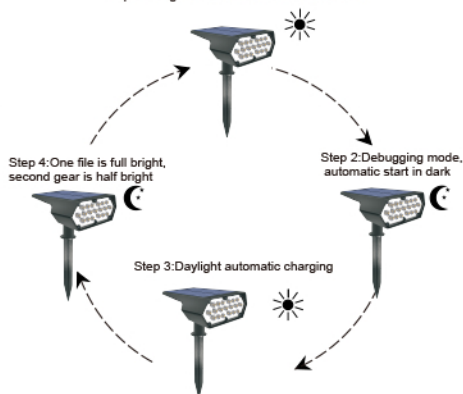

## 77088

Step 1: Charge in the sun for more than 6 hours

 1 x 3.7V 1500mAh

 Charging time: 6-8H/day

 Working time: 6-8H/day