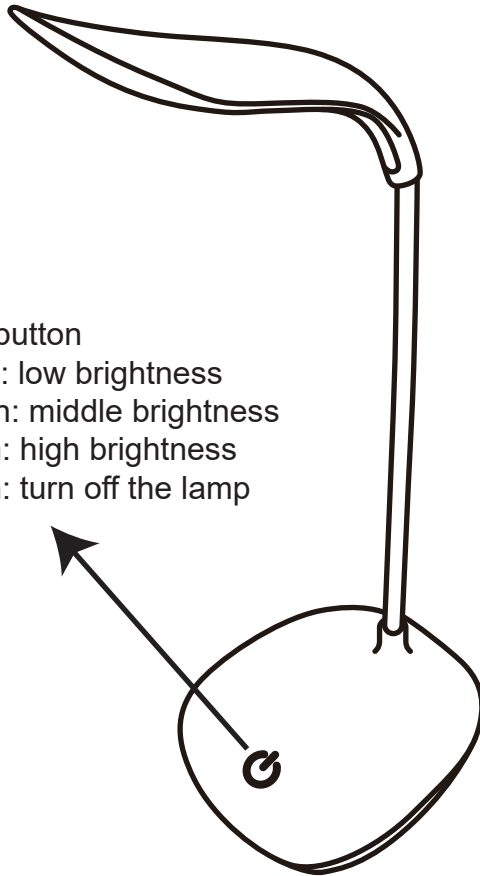

rabalux®

74234
74235
74236
74237

Touch switch button
1st time touch: low brightness
2nd time touch: middle brightness
3th time touch: high brightness
4th time touch: turn off the lamp

USB power cable included
Input: DC5V 0.5A