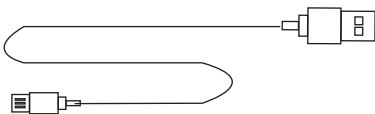

rabalux®

74234
74235
74236
74237

Touch switch button
1st time touch: low brightness
2nd time touch: middle brightness
3th time touch: high brightness
4th time touch: turn off the lamp

USB power cable included
Input: DC5V 0.5A